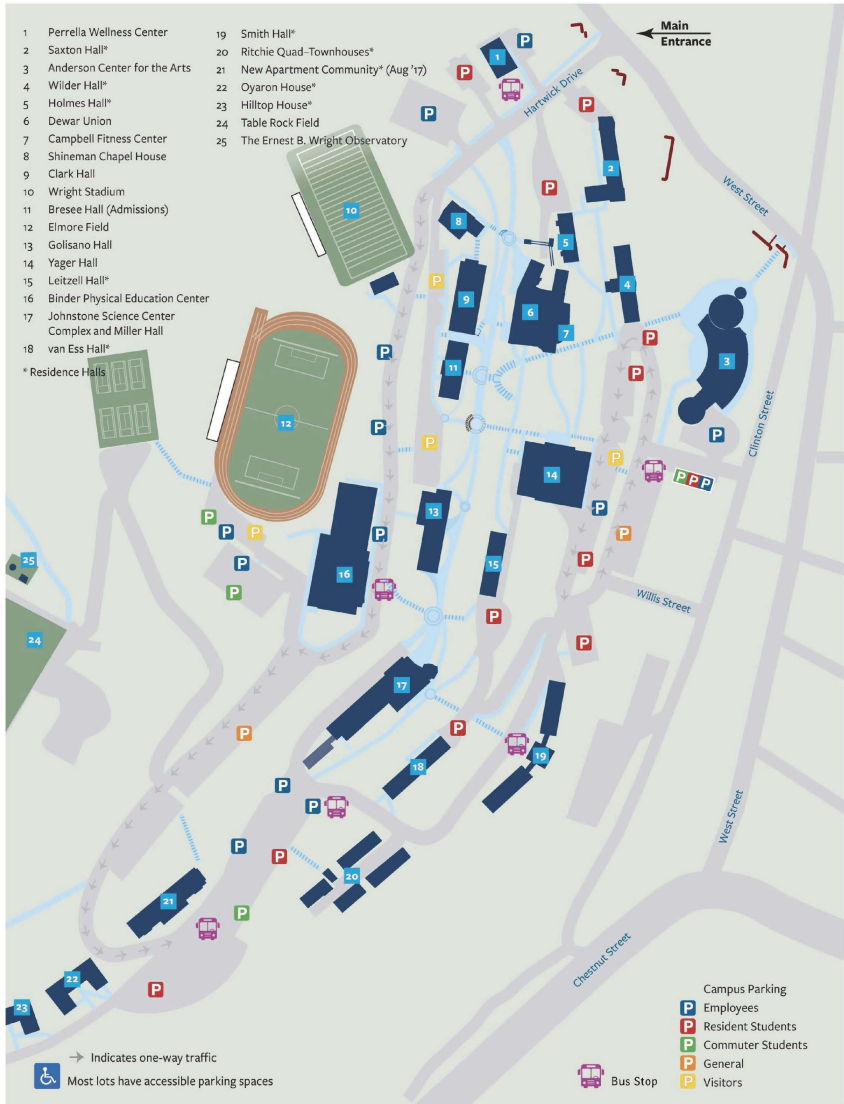

- 1 Perrella Wellness Center
- 2 Saxton Hall*
- 3 Anderson Center for the Arts
- 4 Wilder Hall*
- 5 Holmes Hall*
- 6 Dewar Union
- 7 Campbell Fitness Center
- 8 Shineman Chapel House
- 9 Clark Hall
- 10 Wright Stadium
- 11 Breese Hall (Admissions)
- 12 Elmore Field
- 13 Gollisano Hall
- 14 Yager Hall
- 15 Leitzell Hall*
- 16 Binder Physical Education Center
- 17 Johnstone Science Center Complex and Miller Hall
- 18 van Ess Hall*
- 19 Smith Hall*
- 20 Ritchie Quad-Townhouses*
- 21 New Apartment Community* (Aug '17)
- 22 Oyaron House*
- 23 Hilltop House*
- 24 Table Rock Field
- 25 The Ernest B. Wright Observatory

* Residence Halls

- Campus Parking
- P Employees
 - P Resident Students
 - P Commuter Students
 - P General
 - P Visitors
- Bus Stop

→ Indicates one-way traffic

Most lots have accessible parking spaces